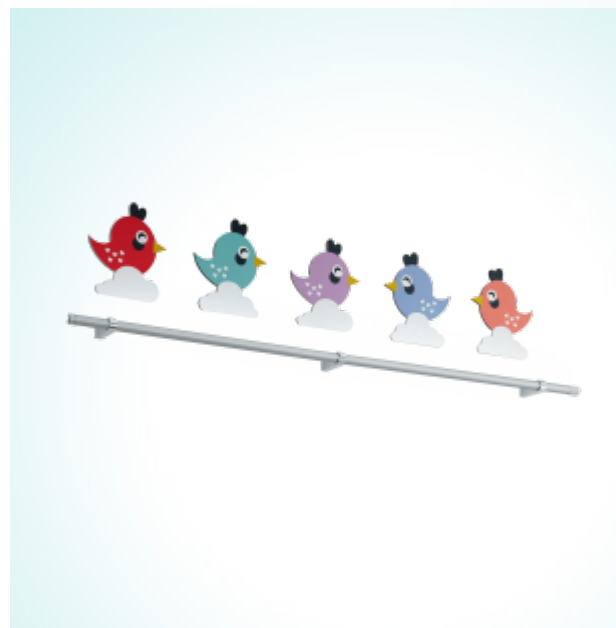

96707

SPARINO

General Information

Article:	96707
Lighting Type:	wall luminaire
EAN Code:	9002759967079

Dimensions

Depth:	1160 mm
Height:	135 mm
Overhang:	60 mm
Weight:	0.527 kg

Illuminant

Socket:	LED
Illuminant:	LED
Delivery:	incl.
Wattage:	3x 1,8W
Luminous Flux:	600 lm
Luminous Colour:	4000K white
Average Lifetime:	25,000 h
Energy Efficiency:	A++

Material & Colour

Enclosure Material:	plastic, steel
Enclosure Colour:	white
Glass / Shade Material:	wood
Glass / Shade Colour:	coloured

Functionality

Switch:	in-line switch+plug-in driver

Technical Information

Protection Class:	2
Line Voltage:	220-240V,50/60Hz
Operation Voltage:	12V

LED

Technical changes reserved